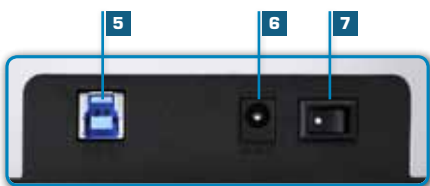

## FANTEC AluDOCK 2X

The FANTEC AluDOCK 2X is a compact Clone & Docking station for the installation of 2x 2.5" (6.35cm) and/or 2x 3.5" (8.89cm) SATA I/II/III hard drive or SSD. By simply pushing the Clone button you can create sector by sector copies without connecting to a computer. The status of the clone progress of the hard drive, can be followed by appropriate LEDs. The USB 3.0 SUPER SPEED interface provides high data transfer up to 5Gbps. Due to the quick and easy installation with plug and play and the screwless and carrierfree design, the hard drive is ready to use within seconds. The rugged design and the sandblasted aluminum case provides high stability.

- 1 Suitable for 2x 2.5" and/or 2x 3.5" HDD/SSD
- 2 Sandblasted aluminum enclosure
- 3 OneTouch 1:1 cloning function
- 4 LEDs for status and clone progress
- 5 USB 3.0 SUPER SPEED
- 6 Power Adapter for ext. power supply
- 7 Power switch (on/off)

### Equipment

- Clon & Dockingstation for HDDs 2x 10TB and more
- Suitable for 2x 2.5" (6.35cm) and/or 2x 3.5" (8.89cm) SATA I/II/III HDD & SSDs
- USB 3.0 SUPERSPEED Port
- Data transfer up to 5Gbps
- Compatible to USB 2.0 & USB 1.1
- Computer Independent OneTouch 1:1 cloning function
- Sector-for-sector copies including boot partition
- LED Indicators for connection status and clone progress
- Noble, silver, sandblasted aluminum enclosure