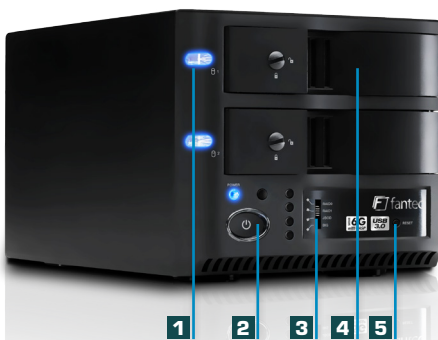

## FANTEC MR-35DU3-6G

Secure your data on the FANTEC MR-35DU3-6G with space for two SATA I/II/III hard drives in one housing. It provides various RAID Modes (0, 1, JBOD, and BIG) for data security and data redundancy. The SUPERSPEED USB 3.0 interface provides high data transfer up to 5Gbps. With full SATA III 6G support and the new UASP transfer Protocol, the device can reach a speed up to 70% higher than conventional USB 3.0 enclosures. Due to the quick and easy installation with plug and play the hard drive case is ready to use within seconds. Screwless and carrierfree design for easy and fast HDD exchange and the 70mm fan ensures optimum cooling of the hard drives.

- 1** Status LED
- 2** Power button
- 3** Switch for RAID mode
- 4** 2x 3.5" HDD Bays

- 5** Reset button
- 6** SUPERSPEED USB 3.0 connector
- 7** internal 70mm fan
- 8** Power connector

### Equipment

- Hard disk case
- Suitable for 2x 8.89cm (3,5") SATA I/II/III HDDs
- Plug & Play, Hot Plug
- SUPERSPEED USB 3.0 connector  
data transfer up to 5Gbps
- internal 70mm fan
- RAID modes (0,1,JBOD,BIG)
- Status LED (front)
- Power switch (front)

### Anschlüsse

- 2x SATA (internal)
- 1x SUPERSPEED USB 3.0 connector (rear)
- 1x power connector (rear)