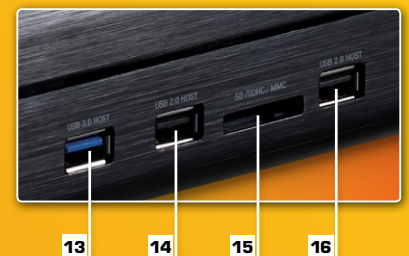

1. **1** 40 mm Fan
   ensures optimum cooling of the hard drives
2. **2** Wi-Fi Antenna
   DUAL BAND 2.4 GHz & 5.0 GHz
3. **3** USB 3.0 Port
   For USB HDD to PC
4. **4** Coaxial connector
   For first class audio quality in 5.1
5. **5** S/PDIF optical Digital Audio
   For first class audio quality in 5.1
6. **6** Video Output Composite
   For the analog video transmission
7. **7** L Audio Cinch
   For the left stereo channel
8. **8** R Audio Cinch
   For the right stereo channel
9. **9** LAN GIGABIT Network connection
   For fast streaming up to 1Gbit
10. **10** HDMI 2.0 connector
    For up to 4K @ 60 fps and 7.1 Surround Sound
11. **11** Upgrade button
    For Firmware Upgrades
12. **12** Power connector
    For external power supply (included)
13. **13** USB 3.0 SUPERSPEED Host
    For USB 3.0 SUPERSPEED storage devices
14. **14** USB 2.0 Host
    For USB 2.0 storage devices & internal devices
15. **15** Card Reader
    For SD, SDHC, MMC
16. **16** USB 2.0 Host
    For USB 2.0 storage devices & internal devices