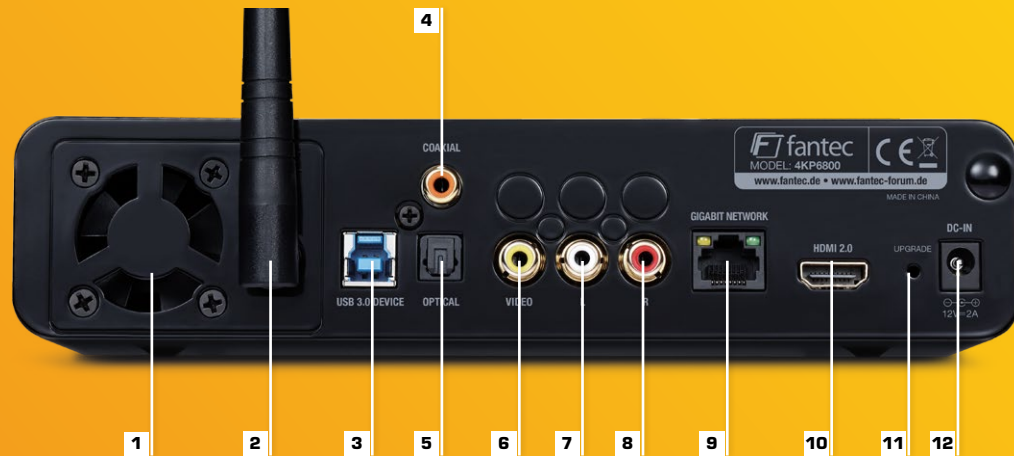

Plug & Play

Thanks to the quick change function, you can easily change your hard drive in a few steps without any tools. Save your multimedia files either on the internal hard drive or home network. This allows you to play or to stream movies, photos and music in your home network in 4K & Full HD quality. Special Apps for Smartphones & Tablets (e.g. HiControl & HiShare) make it possible to remote the FANTEC 4KP6800 or to send multimedia content by the Miracast function to the TV.

Smart TV / Android Apps

Enjoy the fantastic world of Android. Discover millions of Apps and games and other content on your TV! Read your e-mails, surf the Internet and watch videos from e.g. YouTube & Kodi in Full screen or play exciting games comfortable from the sofa. For a convenient use just connect a wireless mouse/keyboard set via USB or Bluetooth 4.0.

More colors, more power

The 64bit processor in combination with the Mali-720 graphics processor result into a high-performance home entertainment device, which supports faster transfer speed for smooth playback of ultra-high-definition content. The HDR mode ensures higher color depth (10 bit) and thus a brilliant and more realistic picture quality and an expanded color range.