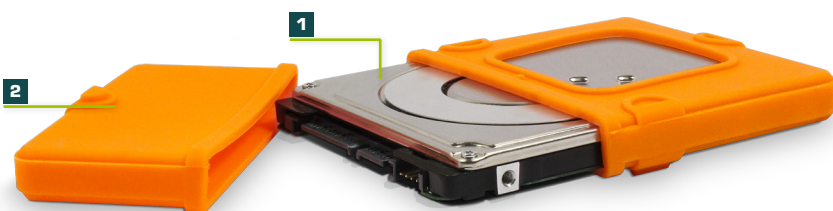

## FANTEC PROTECTION SLEEVE

The FANTEC Protection Sleeve 2.5" hard drive cover fits on every 6.35cm (2.5") hard drive or SSD. The sleeve, made of indestructible and elastic silicon absorbs vibrations made by devices and protects the hard drive against bumps and shaking. The connection range for the data interface remains accessible due to the detachable cover.

### Dimensions (Article)

- 82 x 110 x 13mm (W x D x H)
- Net weight ~0,05kg per piece

### Logistic Data

- EAN  
4250273418637

- 1 Fits exactly on all 2.5" hard drives and SSDs
- 2 Removable protection cover - quick access to interfaces